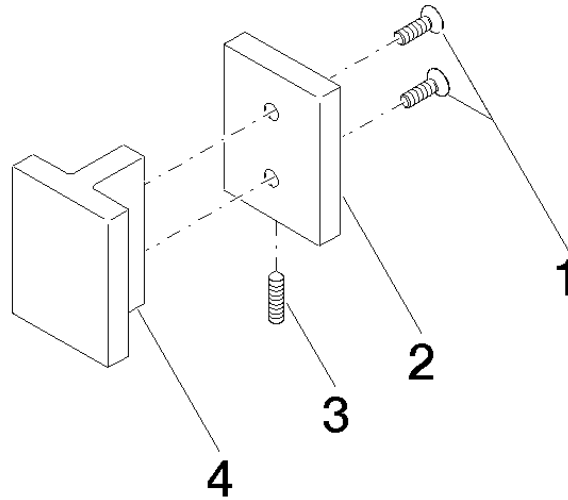

Door handle - Chrome

11 000 980

	Chrome	11 000 980-00
	Brushed Platinum	11 000 980-06
	Matte Black	11 000 980-33

Required miscellaneous

Attachment set for towel bar/tumbler mounting on one side 12 350 970 90

- •for installation on glass tiles

Required miscellaneous

Attachment set for towel bar/tumbler mounting on two sides - 12 351 970 90

Door handle - Chrome

11 000 980

mm [inches]

Door handle - Chrome

11 000 980

Spare parts list

No.	Item Number	Name	Quantity used	Delivery time
1	09 30 30 170 90	screw	2	2
2	08 17 98 557-00	cover	1	10
3	04 31 11 113 00 90	pin	1	2
4	08 17 98 558-00	handle	1	10