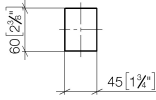

- •for installation on glass tiles

Required miscellaneous

Attachment set for towel bar/tumbler mounting on two sides - 12 351 970 90

Door handle - Chrome

11 000 980

mm [inches]

Door handle - Chrome

11 000 980