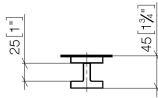

- •for installation on glass tiles

Required miscellaneous

Attachment set for towel bar/tumbler mounting on two sides - 12 351 970 90

Door handle - Chrome

11 000 980

mm [inches]

Door handle - Chrome

11 000 980